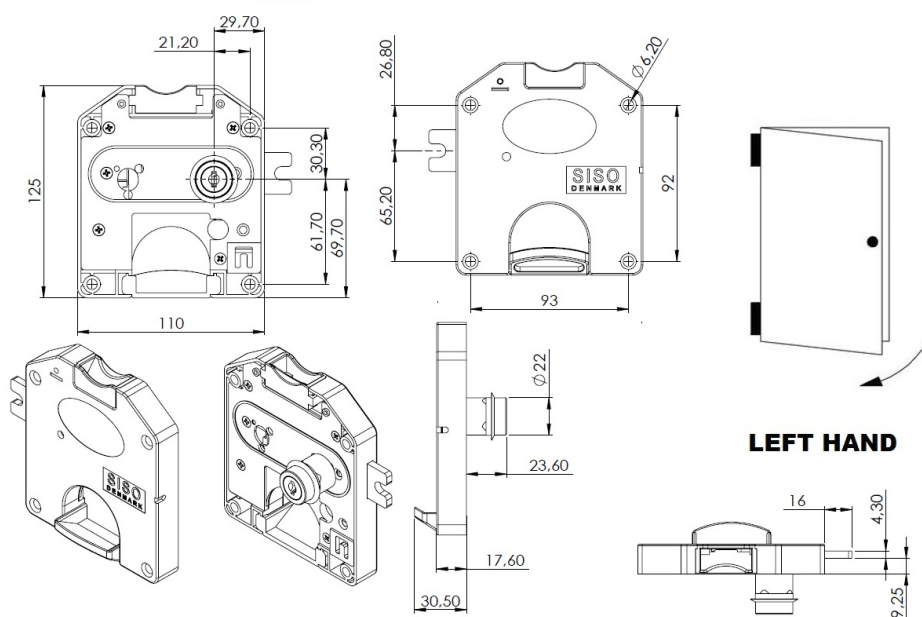

## Description:

Coin Lock F/1 CHF,W/MIC System #01,CPL,LH, Snake SISO Metal Keys, Black Plastic Body, Coin Entrance & Exit All Blue, Plastic, W/SISO Logo on Lock Body, w/Chrome Plated Rosette,, Included 1 Master Key + MIC Key Pr. Inner Box

## Item number:

14.60.241-5

Units	Box	Carton	HS Code	Barcode
Pcs.	6	48	8301300000	
				5704866517447